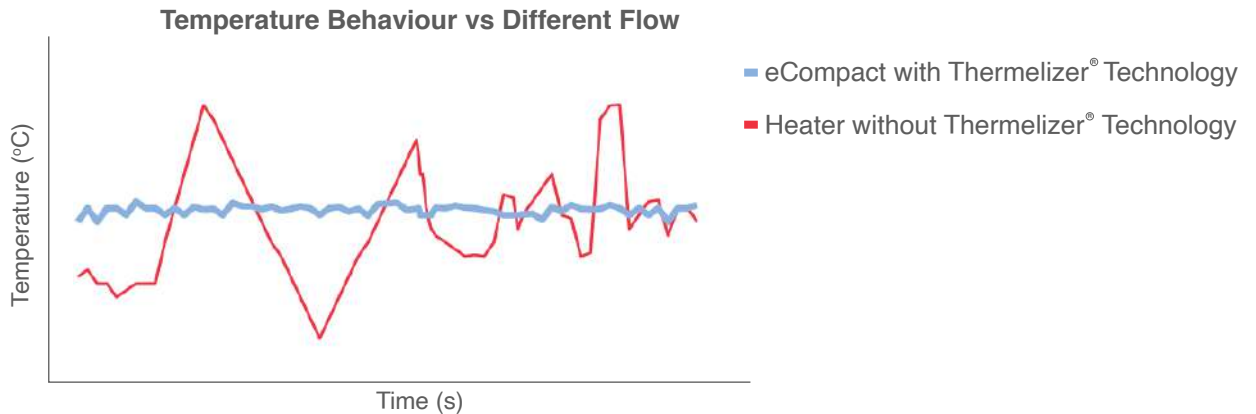

INTRIX eCompact MULTIPOINT TANKLESS WATER HEATER

SAFE & SAVE Thermelizer® Technology.

THERMELIZER® TECHNOLOGY

- Inverted mechanism that self regulates to preset temperatures.
- Zero risk of scalding and assured protection against power surges.
- Consistent temperature even at low flow rate at 1.0 LPM.

HOTEL BATHROOM AMENITIES MADE EASY AT HOME

- Sufficiently supply heated water to multipoint outlets - basin, hand shower, rain shower, bathtub, jacuzzi.

SAVE TIME AND ENERGY

- Endless supply of heated water with zero waiting time and zero heat loss.
- 40% energy saving*

COMPACT DESIGN AND CONCEALED INSTALLATION

- Small in size that allows flexible mounting options above the ceiling or underneath the basin.
- Clutter free stylish bathroom.

* Based on US Energy Department and Monash University Malaysia Campus research, in comparison with conventional storage water heater.

TECHNICAL SPECIFICATIONS

	NOMINAL POWER (W)			INSTALLATION RECOMMENDATIONS²				APPLICATION RECOMMENDATIONS					DIMENSION	
	240V	230V	220V	MCB (A)	PVC INSULATED COPPER CABLE SIZE (mm²)	MIXED FLOW RATE AT 38°C (LITER PER MINUTE, LPM)	MIXED FLOW RATE AT 60°C (LITER PER MINUTE, LPM)							
IHEC-3.6	3600	3306	3025	20	4	5.2	1.6	✓	✓(small size)					274mm (H) x 220mm (W) x 95mm (D)
IHEC-4.5	4500	4133	3781	25	4	6.5	2.0	✓	✓	✓				
IHEC-5.5	5500	5051	4622	25	4	7.9	2.5	✓	✓	✓	✓			
IHEC-6.0	5960	5474	5008	32	4	8.6	2.7	✓	✓	✓	✓			
IHEC-7.5	7450	6842	6260	40	6	10.7	3.3	✓	✓	✓	✓	✓		
IHEC-9.3	9300	8541	7815	50	10	13.3	4.2	✓	✓	✓	✓	✓		

Assumption on water condition: Incoming Temperature at 28°C | Hot Temperature at 60°C | Mixed Temperature: 38°C
1. Subject to local authority approval. 2. The installation recommendations refer to power supply of 240V.

INTRIX GROUP

Unit 2, Teknologi Kubik
No. 6, Jalan Teknologi 3/4
Taman Sains Selangor 1
47810 Kota Damansara
Petaling Jaya, Selangor

www.intrixgroup.com

www.intrixlifestyle.com

Intrix Malaysia

+6012 - 6791380